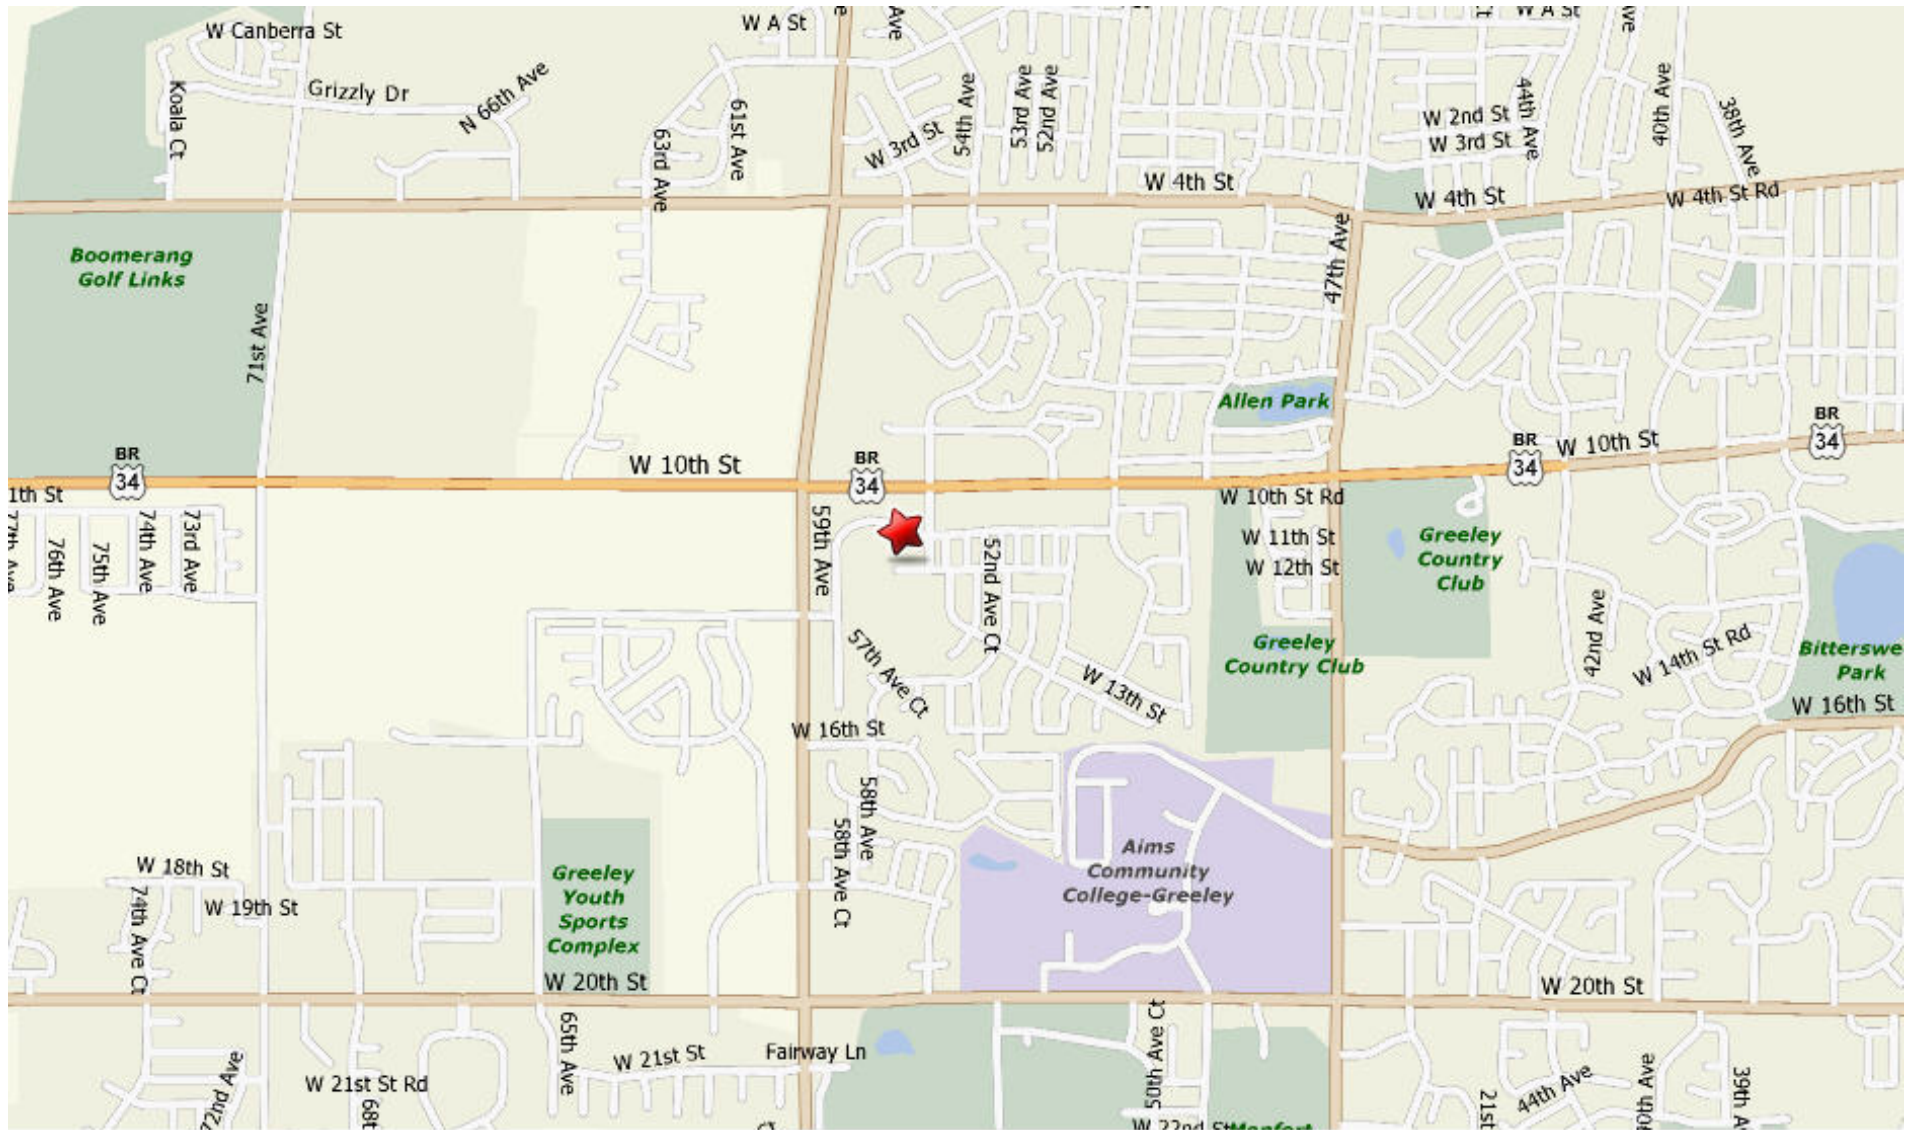

5C's Site 5590 West 11th Street 970-339-6213